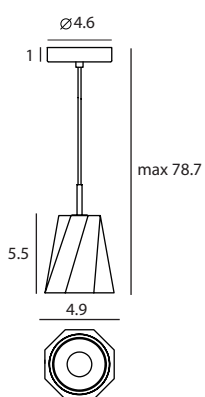

CASTLE SWING / 1

CASTLE SWING 搖曳

"One, two, three; one, two, three" Inspired by the movement of a dancing woman's dress, the Castle SWING propels a solid concrete shade to move. A simple twist in the shape gives an otherwise heavy material a lightness that evokes a sense of song and dance.

Castle Pendant Swing XS
SQ-1251CP
E12 1 x Max 30W
Gray textile wire

Materials : concrete, aluminum
Color : concrete
Canopy : chrome

Castle Pendant Swing S
SQ-1252CP
E26 1 x Max 77W
Gray textile wire

Materials : concrete, aluminum
Color : concrete
Canopy : chrome

Measurement : inches
CASTLE SWING / 2