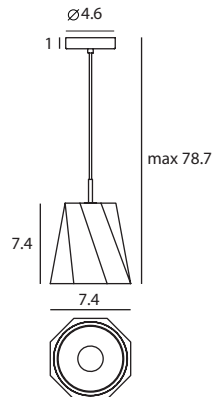

CASTLE SWING / 1

CASTLE SWING 搖曳

"One, two, three; one, two, three" Inspired by the movement of a dancing woman's dress, the Castle SWING propels a solid concrete shade to move. A simple twist in the shape gives an otherwise heavy material a lightness that evokes a sense of song and dance.

Castle Pendant Swing XS
SQ-1251CP
E12 1 x Max 30W
Gray textile wire

Materials : concrete, aluminum
Color : concrete
Canopy : chrome

Castle Pendant Swing S
SQ-1252CP
E26 1 x Max 77W
Gray textile wire

Materials : concrete, aluminum
Color : concrete
Canopy : chrome

Measurement : inches
CASTLE SWING / 2